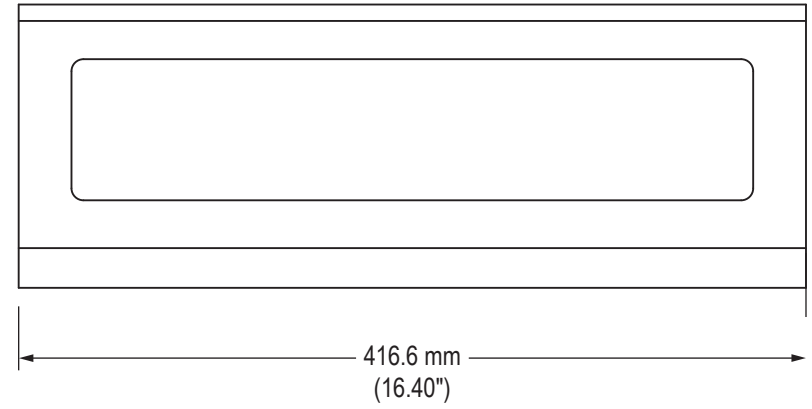

Wall Mount Cutout Pattern

Side View

Front View

Detailed Top View Showing Keys (KB-R2-W35 series)

Detailed Top View Showing Keys (KB-M2-W35 series)

Detailed Top View Showing Keys (KB-R3-W35 series)

Mechanical Drawing – Fixed Wall Mount Keyboard