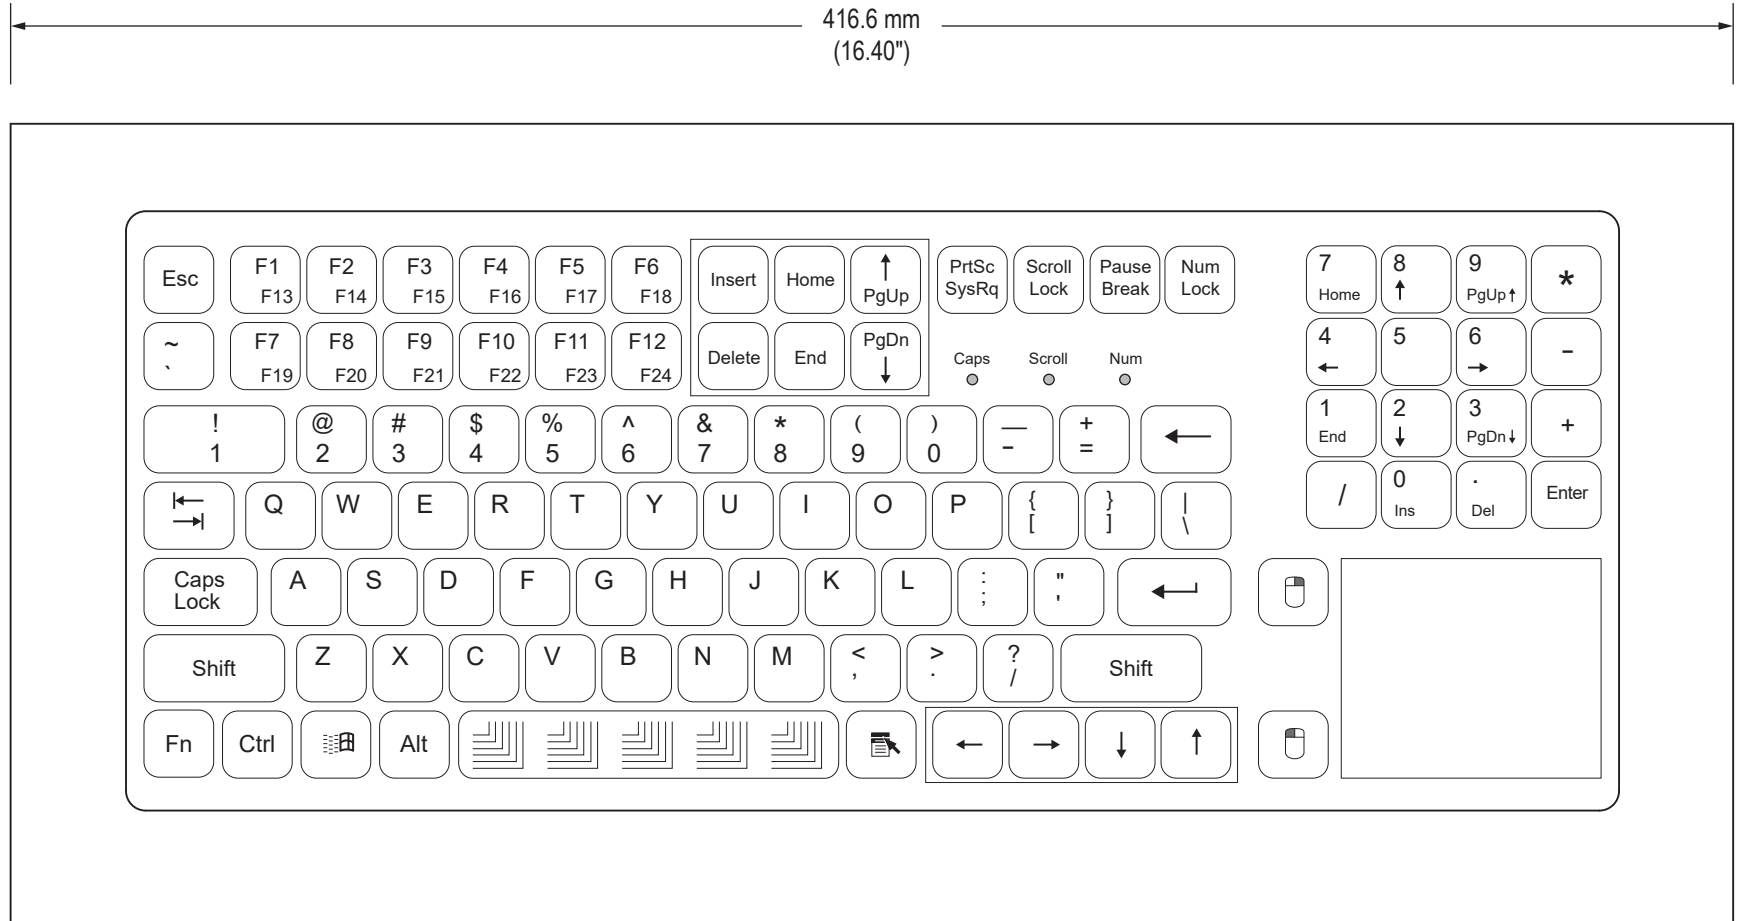

Wall Mount Cutout Pattern

Side View

Front View

Detailed Top View Showing Keys (KB-R2-W35 series)

Detailed Top View Showing Keys (KB-M2-W35 series)

Detailed Top View Showing Keys (KB-R3-W35 series)

Mechanical Drawing – Fixed Wall Mount Keyboard