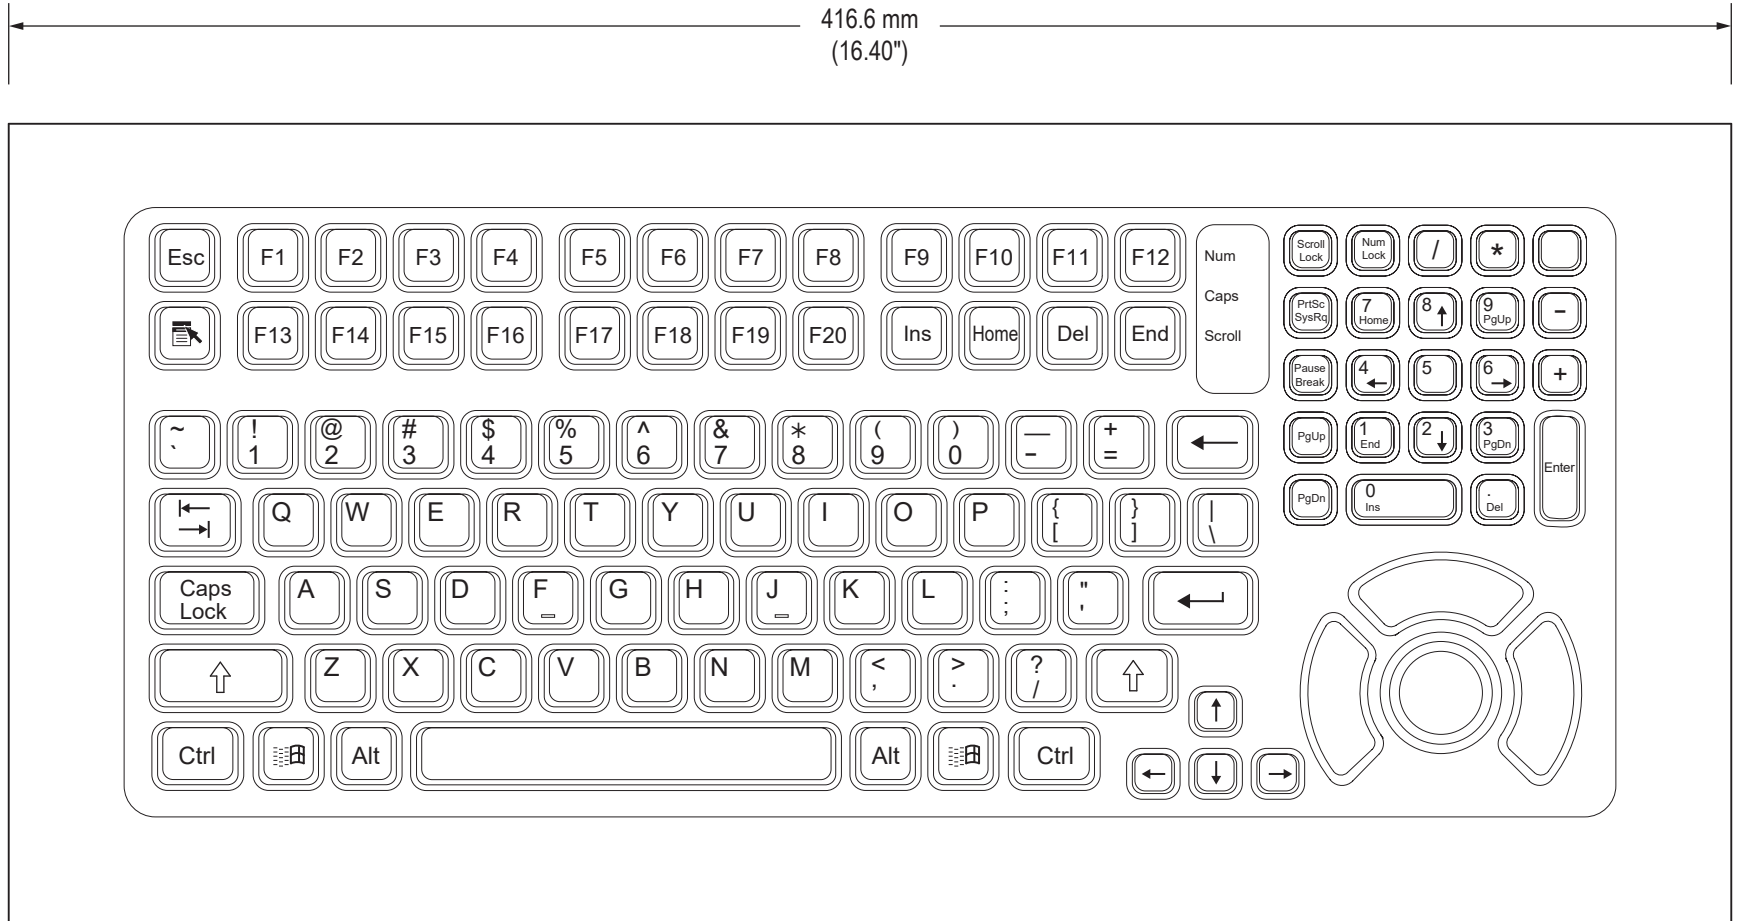

Wall Mount Cutout Pattern

Side View

Front View

Detailed Top View Showing Keys (KB-R2-W35 series)

Detailed Top View Showing Keys (KB-M2-W35 series)

Detailed Top View Showing Keys (KB-R3-W35 series)

Mechanical Drawing – Fixed Wall Mount Keyboard