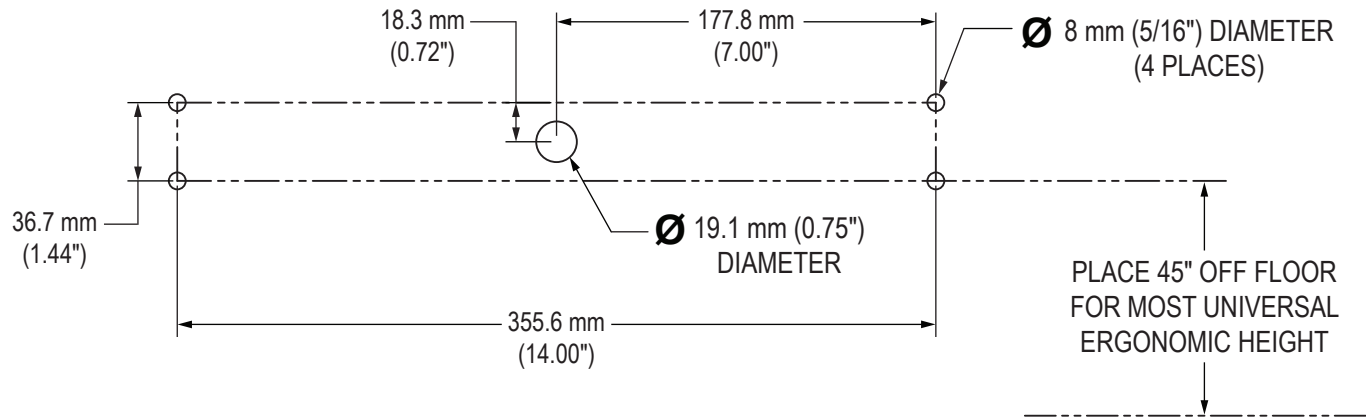

Wall Mount Cutout Pattern

Side View

Front View

Detailed Top View Showing Keys (KB-R2-W35 series)

Detailed Top View Showing Keys (KB-M2-W35 series)

Detailed Top View Showing Keys (KB-R3-W35 series)

Mechanical Drawing – Fixed Wall Mount Keyboard