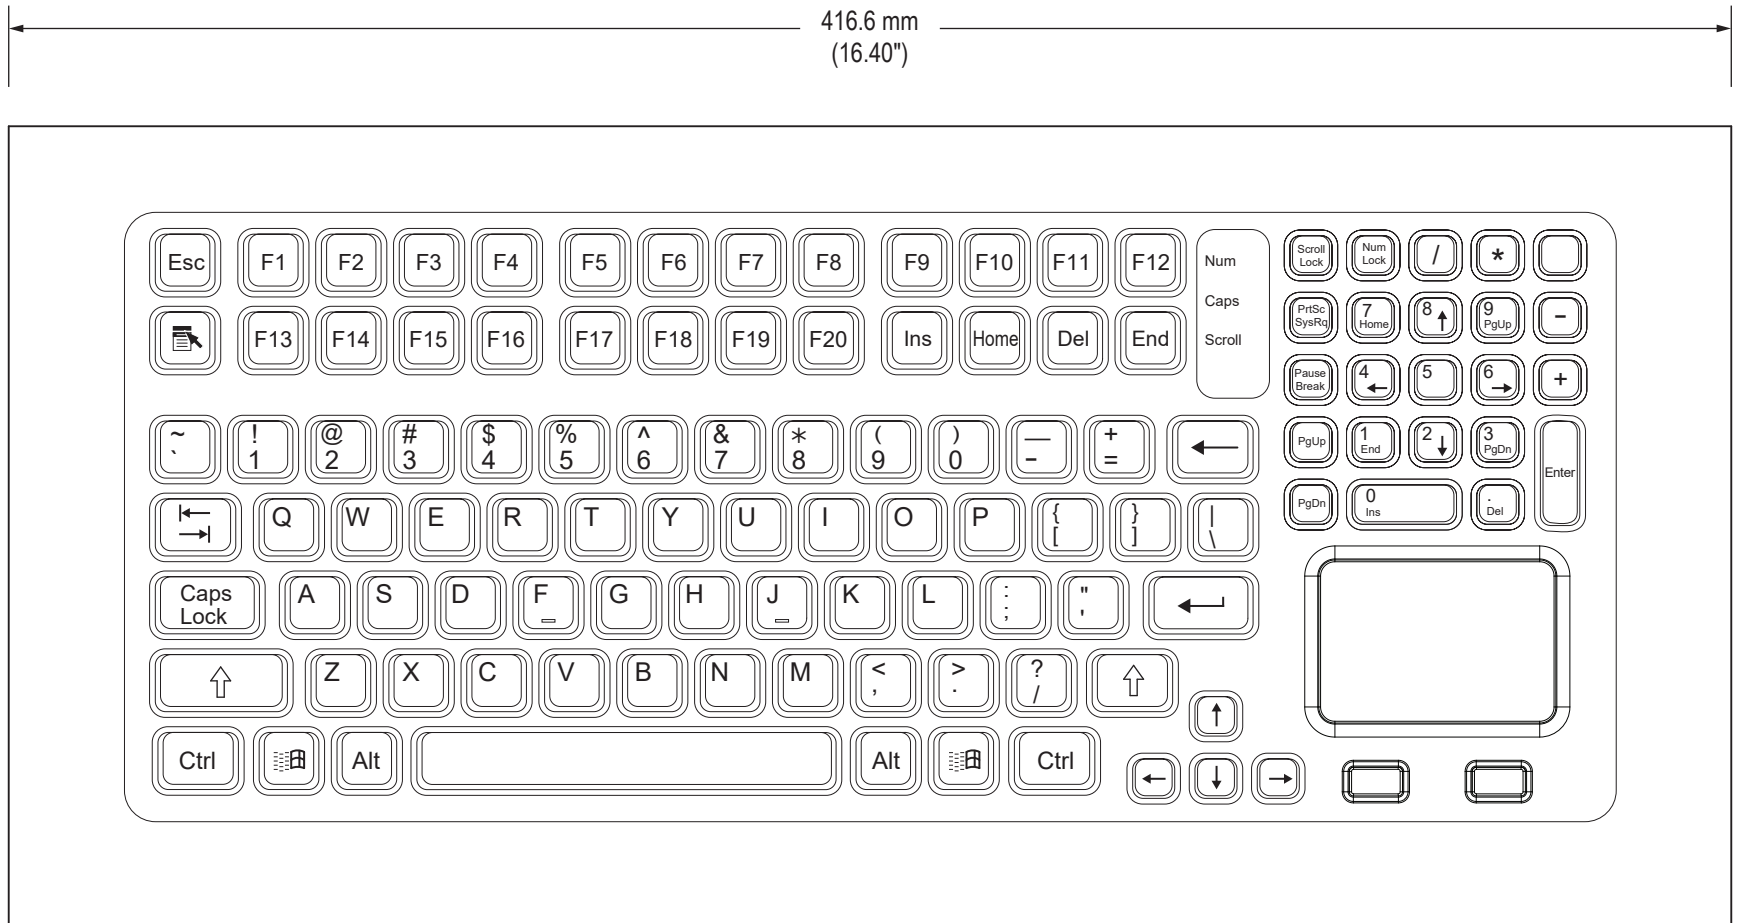

Wall Mount Cutout Pattern

Side View

Front View

Detailed Top View Showing Keys (KB-R2-W35 series)

Detailed Top View Showing Keys (KB-M2-W35 series)

Detailed Top View Showing Keys (KB-R3-W35 series)

Mechanical Drawing – Fixed Wall Mount Keyboard