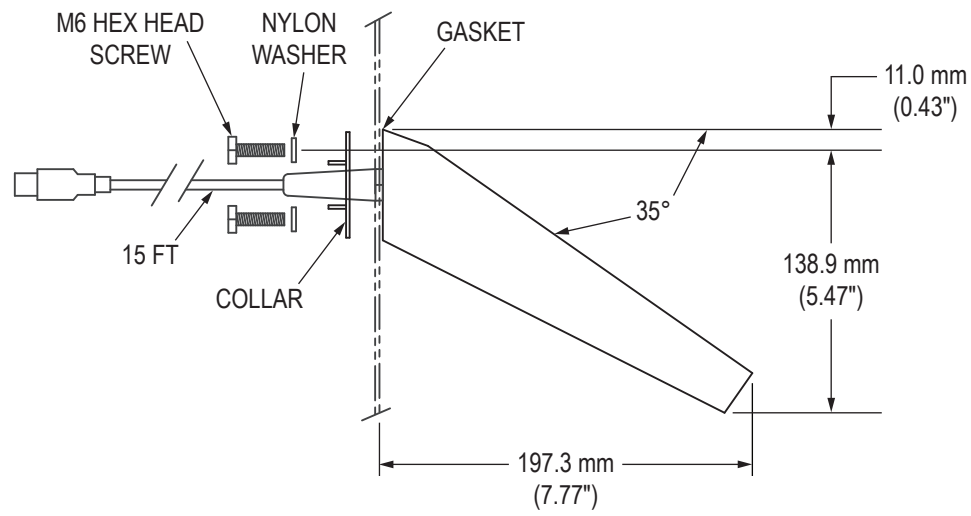

Wall Mount Cutout Pattern

Side View

Front View

Detailed Top View Showing Keys (KB-R2-W35 series)

Detailed Top View Showing Keys (KB-M2-W35 series)

Detailed Top View Showing Keys (KB-R3-W35 series)

Mechanical Drawing – Fixed Wall Mount Keyboard