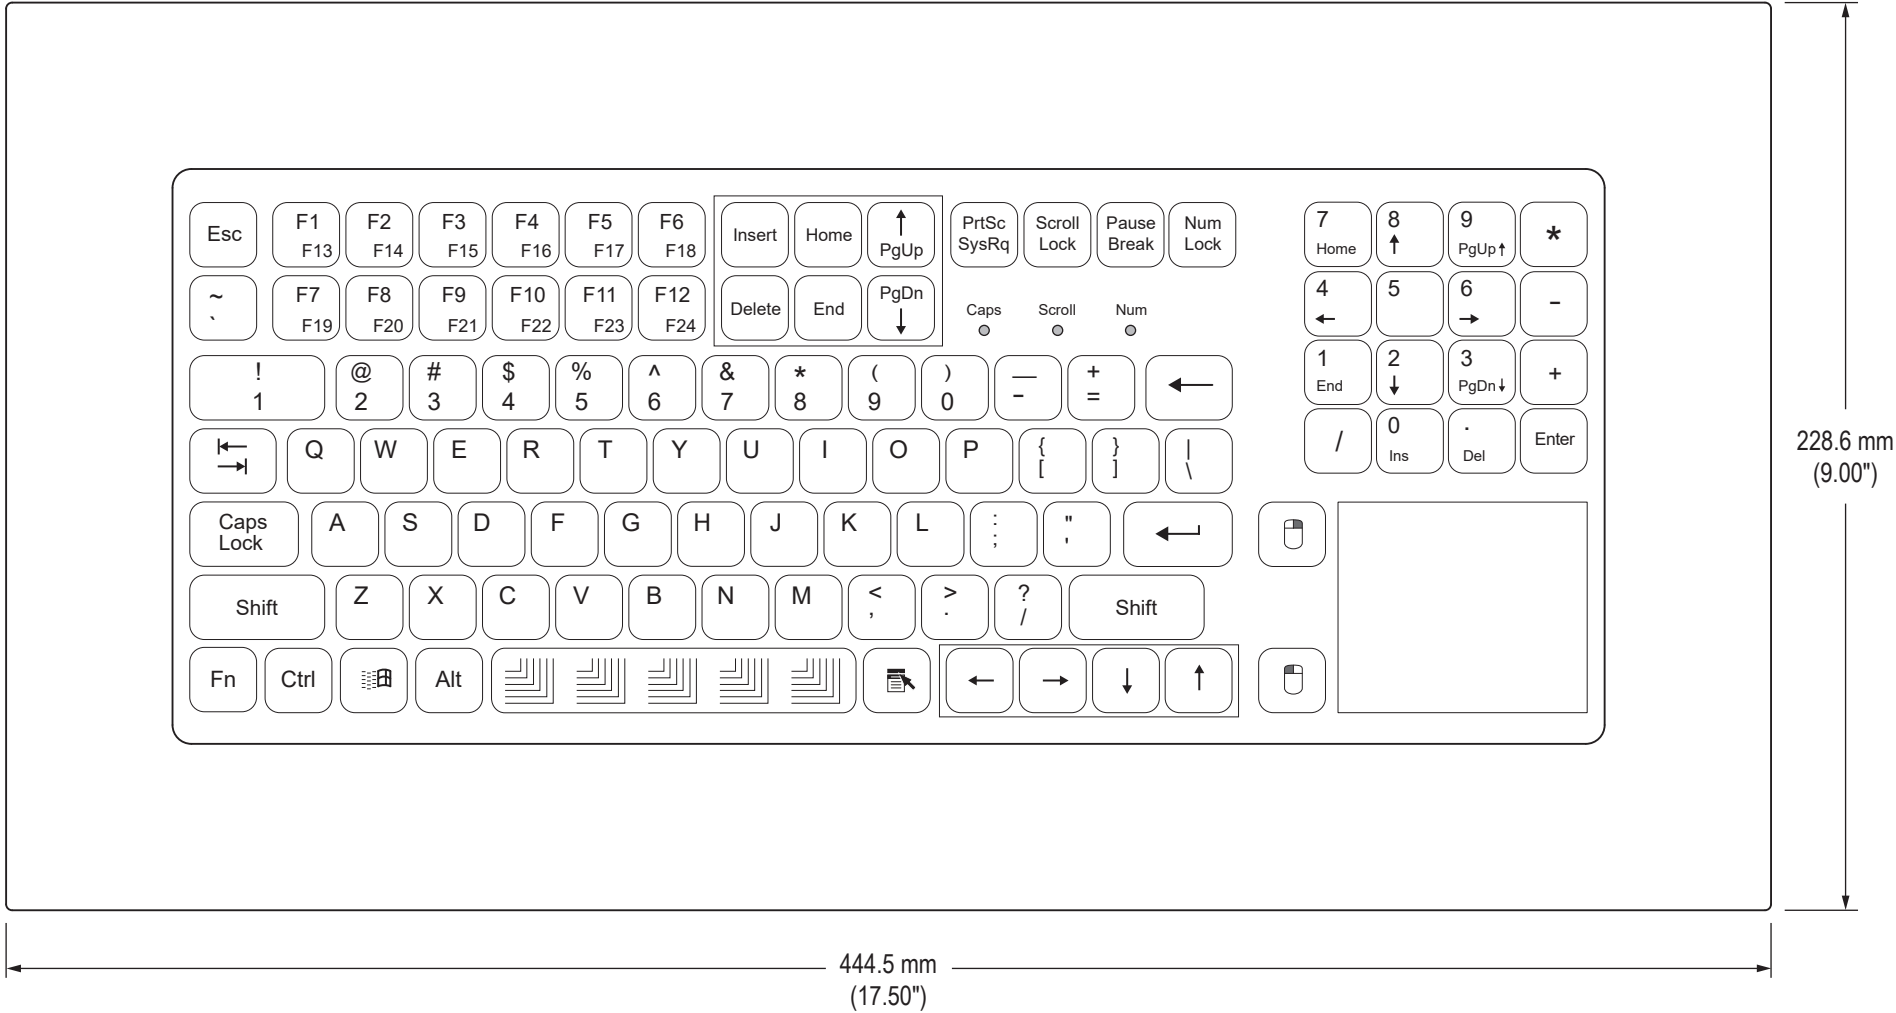

Rear View (showing Cutout Dimensions)

Side View

Detailed Top View Showing Keys (KB-M2-P90 series)

Detailed Top View Showing Keys (KB-R2-P90 series)

Detailed Top View Showing Keys (KB-R3-P90 series)