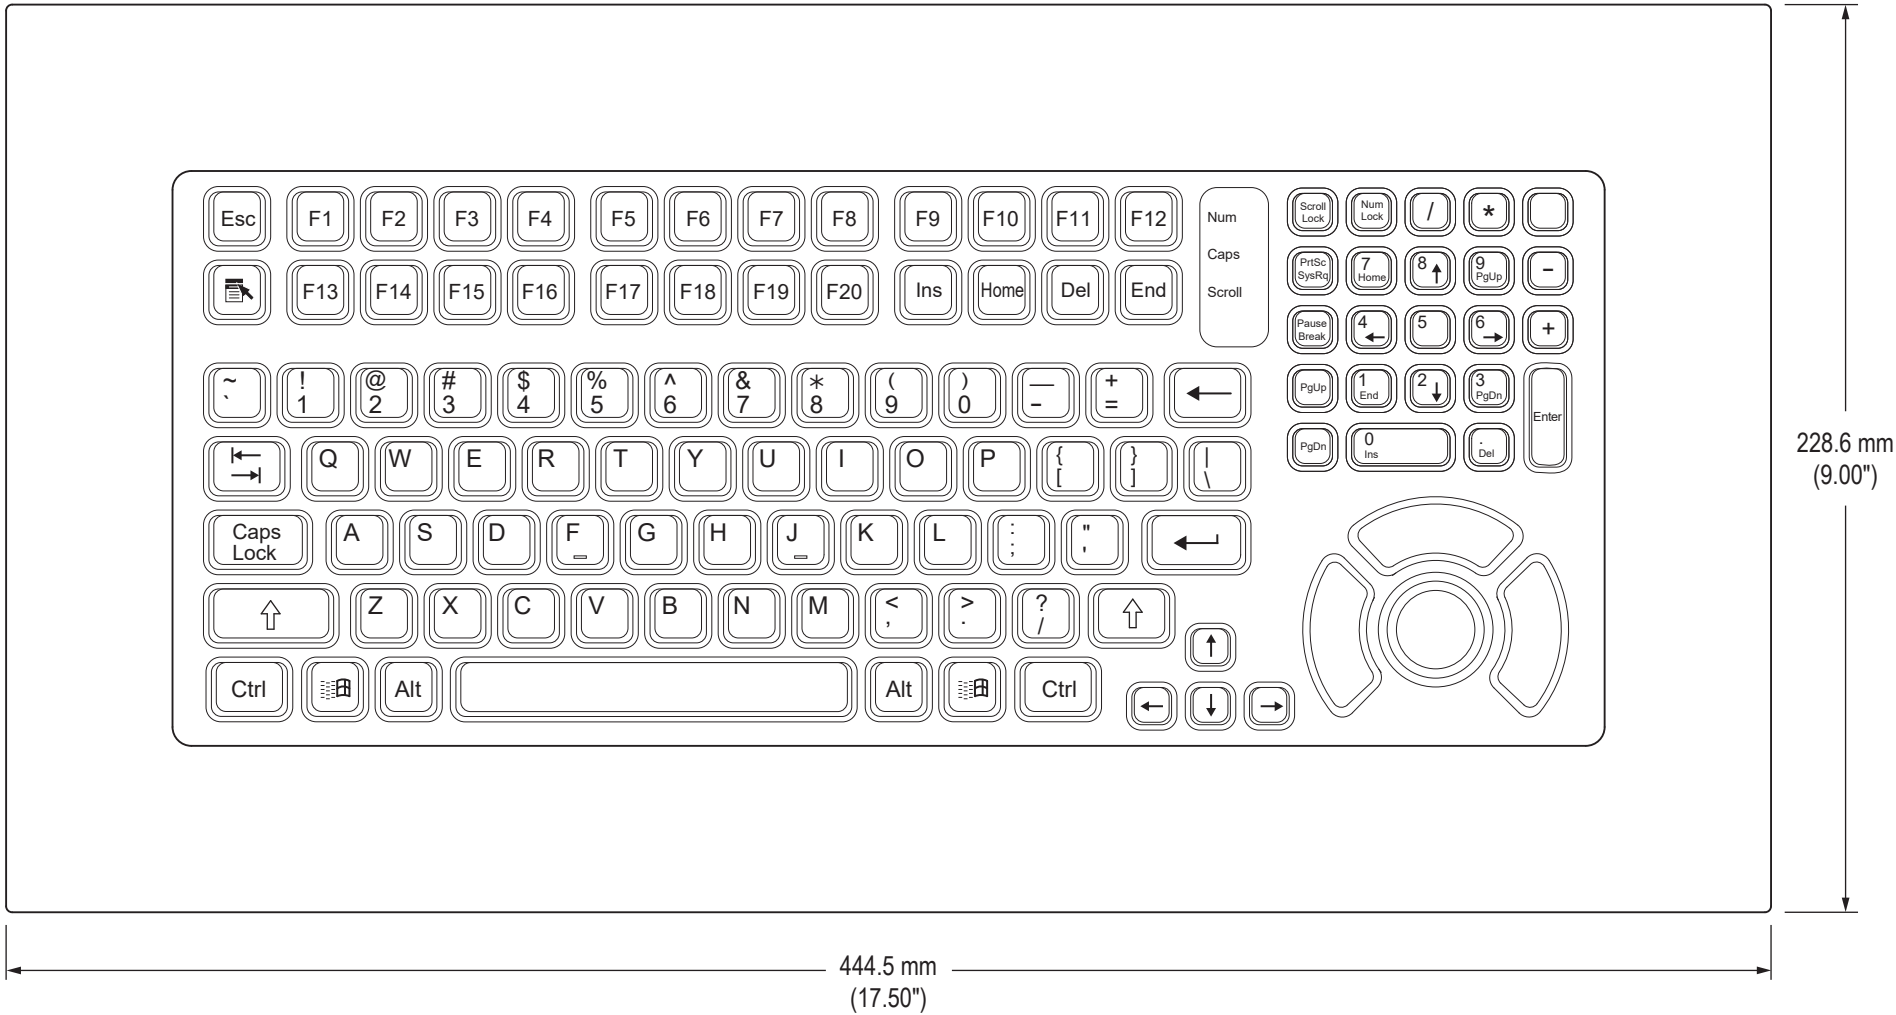

Rear View (showing Cutout Dimensions)

Side View

Detailed Top View Showing Keys (KB-M2-P90 series)

Detailed Top View Showing Keys (KB-R2-P90 series)

Detailed Top View Showing Keys (KB-R3-P90 series)