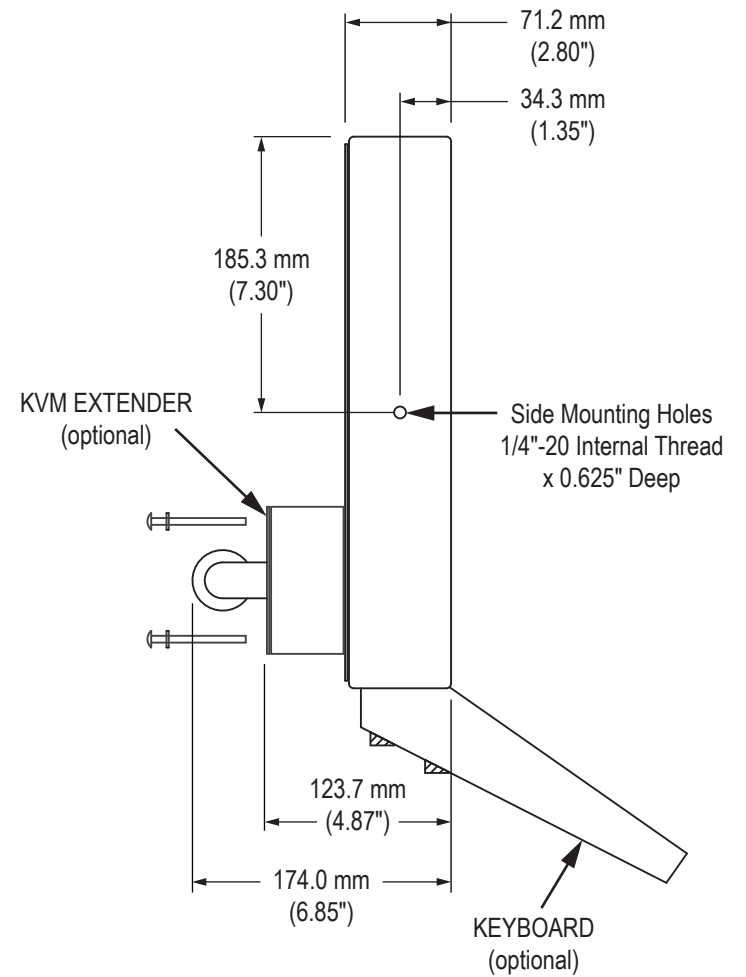

Front View

Side View

Rear View

- REAR PANEL
- CABLE ENTRY (4 Models):
 NEMA 2, 12/4, or 12/4/4X Compression Gland
 NEMA 12/4 or 12/4/4X Conduit Cable Exit
 NEMA 12/4 or 12/4/4X PermaGland
 NEMA 12/4 or 12/4/4X Cover Plate with Pilot Hole